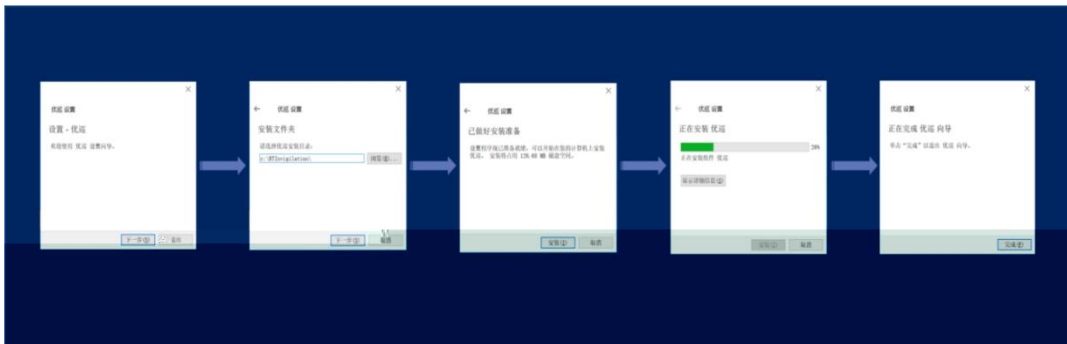

<https://cmaitestgo.com/wap/download.html>

B.

" youxun.exe "

C.

360

D.

2 Android

APP