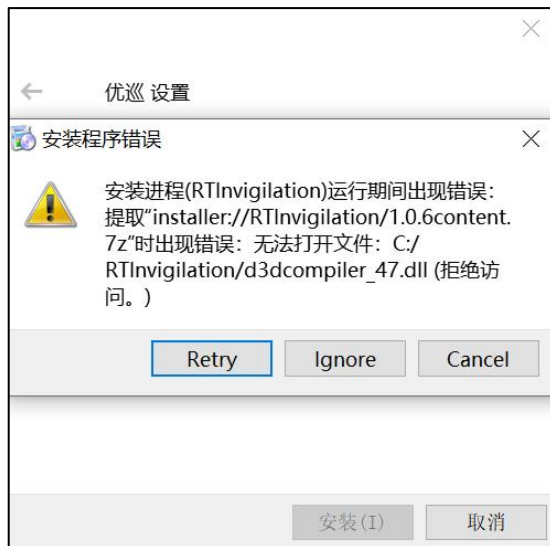

<https://cmaitestgo.com/wap/download.html>

B.

" youxun.exe "

C.

360

D.

2 Android

APP